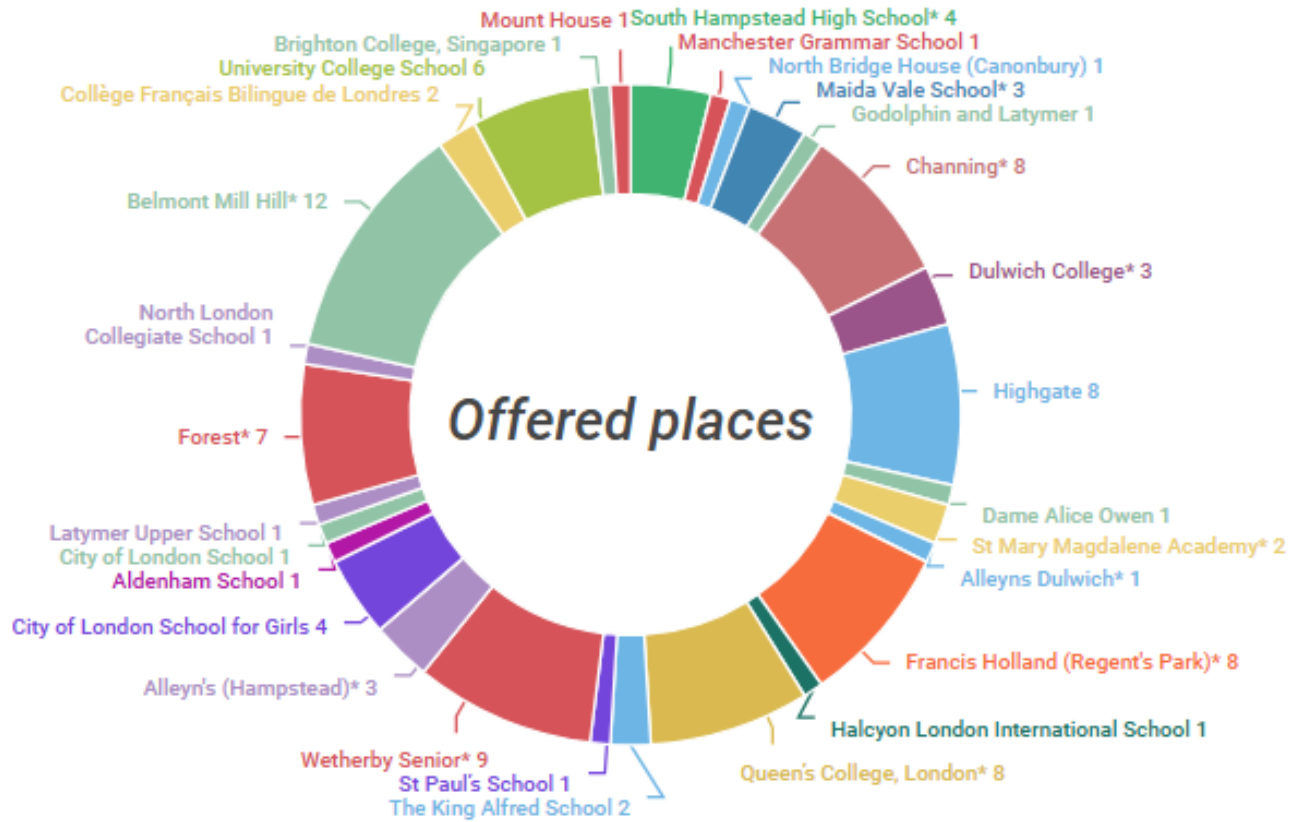

Performance Results

The Gower School 11+ results 2025-2026

11+ results 2025-2026

Name of School	Places Offered	Places Accepted
Aldenham School	1	0
Alleyn's (Dulwich)	1 (Sport Scholarship)	1
Alleyn's (Hampstead)	3 (Music Scholarship)	0
Belmont Mill Hill	12 (Academic, Drama and Music Scholarships)	1
Brighton College, Singapore	1	1
Channing	8 (Academic Scholarships)	1
City of London School	1	0
City of London School for Girls	4	3
Collège Français Bilingue de Londres	2	1
Dame Alice Owen	1	0
Dulwich College	3 (Music Exhibition Award)	0
Forest School	7 (Academic Scholarship, Music & Art Exhibition Prizes, Elite Player Programme (EPP))	0
Francis Holland (Regent's Park)	8 (Academic and Music Scholarships)	1
Godolphin and Latymer	1	0
Halcyon London International School	1	0
Highgate	8	1
Latymer Upper School	1	0
Maida Vale School	3 (Academic, Drama and Sport Scholarships)	0
Manchester Grammar School	1	1
Mount House	1	1
North Bridge House (Canonbury)	1	0
North London Collegiate School	1	0
Queen's College, London	8 (Major Academic, Academic, Dance, Drama and Sport Scholarships)	1
St Mary Magdalene Academy	1 (Governor's Place)	2
St Paul's School	1	1
South Hampstead High School	4 (Academic Scholarship)	2
The King Alfred School	2	0
University College School	6	4
Wetherby Senior	9 (Academic Scholarship)	0