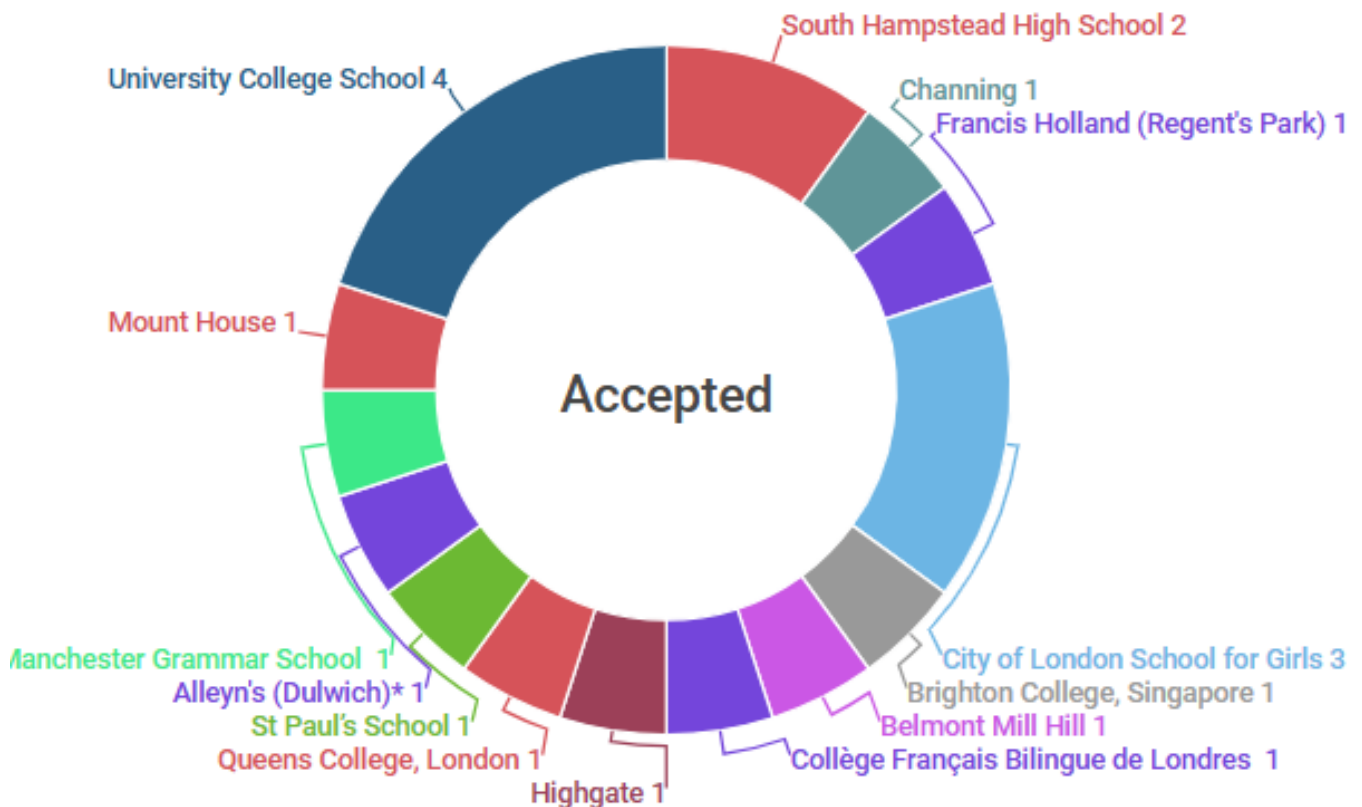

Performance Results

The Gower School 11+ results 2025-2026

11+ results 2025-2026

Name of School	Places Offered	Places Accepted
Aldenham School	1	0
Alleyn's (Dulwich)	1 (Sport Scholarship)	1
Alleyn's (Hampstead)	3 (Music Scholarship)	0
Belmont Mill Hill	12 (Academic, Drama and Music Scholarships)	1
Brighton College, Singapore	1	1
Channing	8 (Academic Scholarships)	1
City of London School	1	0
City of London School for Girls	4	3
Collège Français Bilingue de Londres	2	1
Dame Alice Owen	1	0
Dulwich College	3 (Music Exhibition Award)	0
Forest School	7 (Academic Scholarship, Music & Art Exhibition Prizes, Elite Player Programme (EPP))	0
Francis Holland (Regent's Park)	8 (Academic and Music Scholarships)	1
Godolphin and Latymer	1	0
Halcyon London International School	1	0
Highgate	8	1
Latymer Upper School	1	0
Maida Vale School	3 (Academic, Drama and Sport Scholarships)	0
Manchester Grammar School	1	1
Mount House	1	1
North Bridge House (Canonbury)	1	0
North London Collegiate School	1	0
Queen's College, London	8 (Major Academic, Academic, Dance, Drama and Sport Scholarships)	1
St Mary Magdalene Academy	1 (Governor's Place)	2
St Paul's School	1	1
South Hampstead High School	4 (Academic Scholarship)	2
The King Alfred School	2	0
University College School	6	4
Wetherby Senior	9 (Academic Scholarship)	0