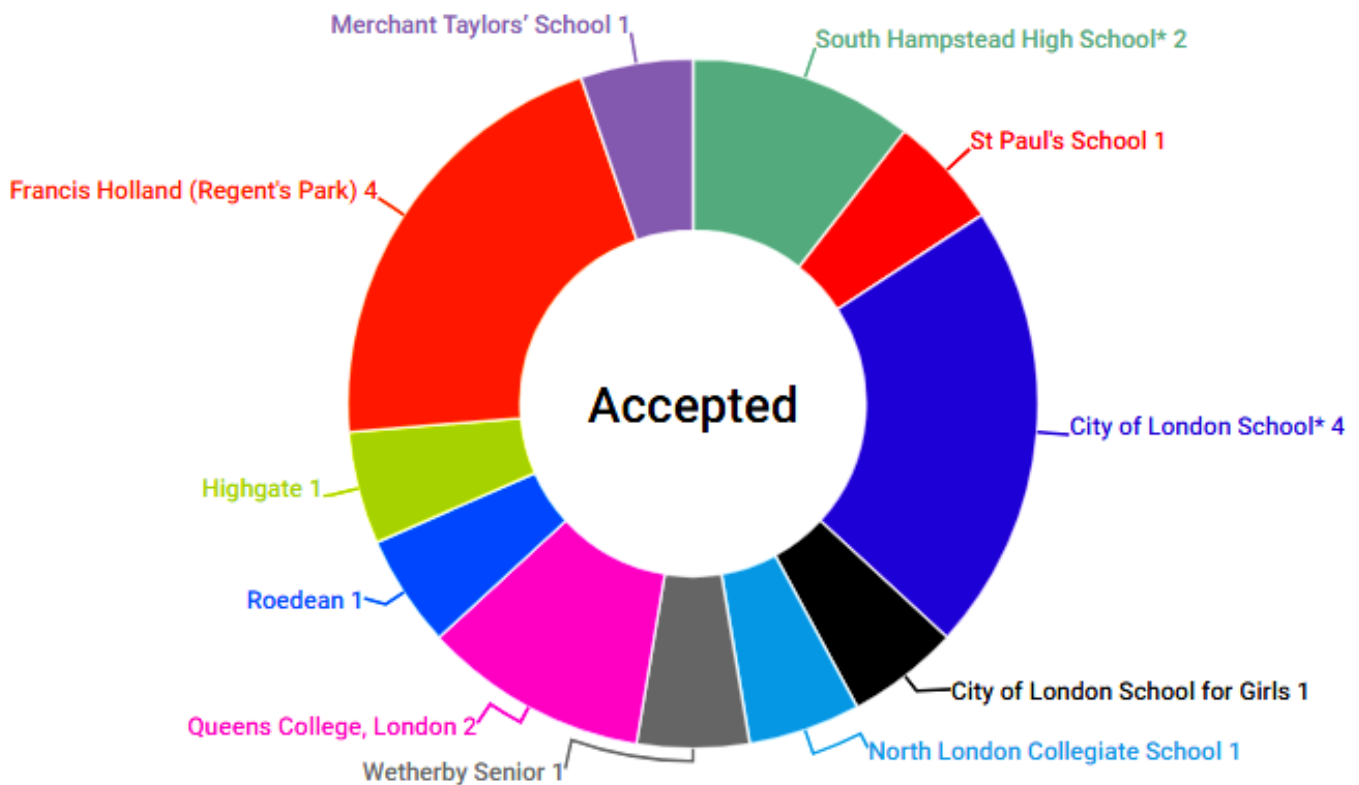

Performance Results

The Gower School 11+ results 2023-2024

11+ results 2023-2024

Name of School	Places Offered	Places Accepted
Aldenham Foundation	1	0
Belmont Mill Hill	10 (Including Humanities and Linguistic, and Academic Scholarships)	0
Channing	10 (including Academic Scholarships)	0
City of London School	5 (including Academic Prizes)	4
City of London School for Girls	2	1
Claremont Fan Court	2 (including Academic Scholarships)	0
Collège Français Bilingue de Londres	1	0
Forest School	7	0
Francis Holland (Regent's Park)	9 (including Academic Scholarships)	4
Francis Holland (Sloane Square)	2	0
Godolphin and Latymer	1	0
Haberdashers' Boys' School	1	0
Highgate	4	1
Maida Vale School	7 (including Academic Scholarship)	0
Merchant Taylors' School	1	1
Mount House	1	0
North Bridge House (Hampstead)	2	0
North Bridge House (Canonbury)	10 (including Drama Scholarship)	0
North London Collegiate School	1	1
Queen's College, London	11 (including Major Academic, Academic and Drama Scholarships)	2
Roedean	1	1
St Paul's School	1	1
St Mary Magdalene	3 (including Governor's Places)	0
Southbank International	1	0
South Hampstead High School	6 (including Academic Scholarship and Going for Gold Sports Prize)	2
University College School	4 (Including Music Scholarship)	0
Westminster Under School	1 (including Music Scholarship)	0
Wetherby Senior	3	1