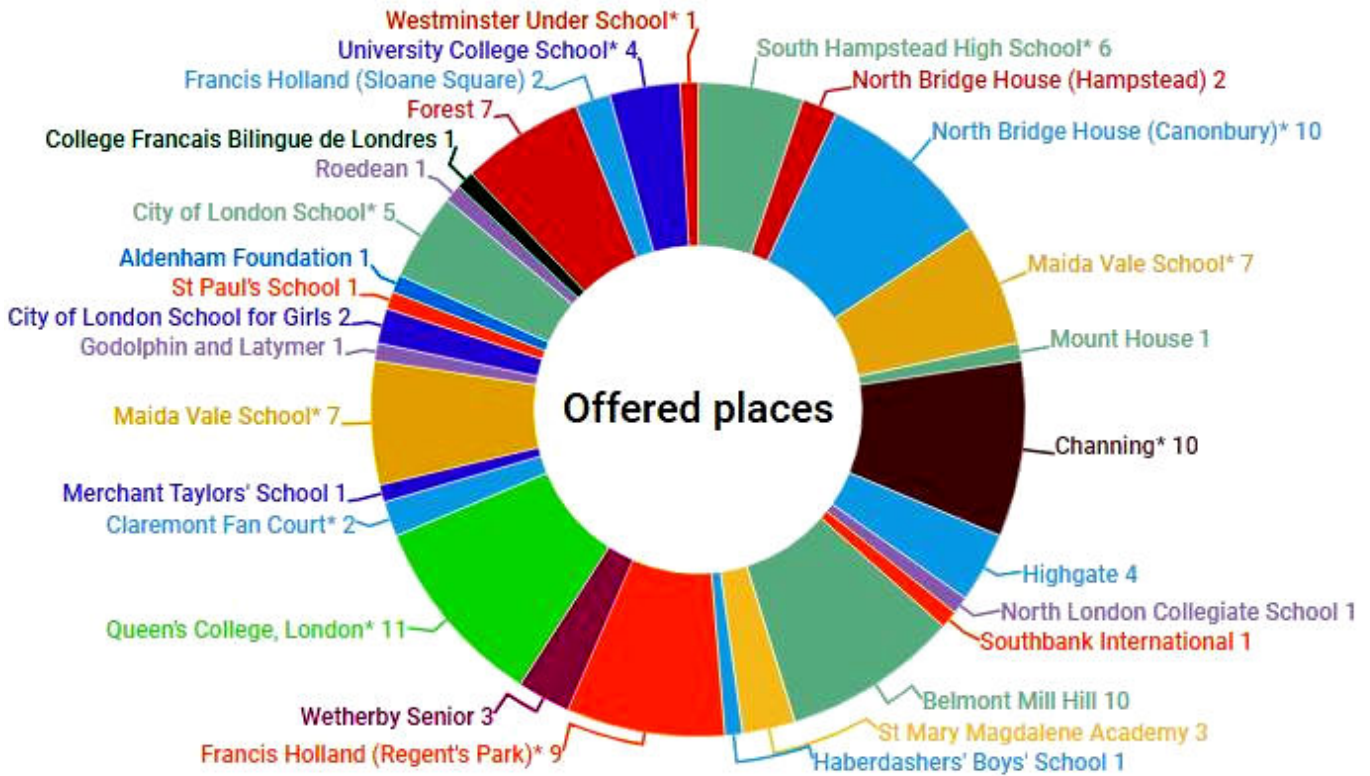

Performance Results

The Gower School 11+ results 2023-2024

11+ results 2023-2024

Name of School	Places Offered	Places Accepted
Aldenham Foundation	1	0
Belmont Mill Hill	10 (Including Humanities and Linguistic, and Academic Scholarships)	0
Channing	10 (including Academic Scholarships)	0
City of London School	5 (including Academic Prizes)	4
City of London School for Girls	2	1
Claremont Fan Court	2 (including Academic Scholarships)	0
Collège Français Bilingue de Londres	1	0
Forest School	7	0
Francis Holland (Regent's Park)	9 (including Academic Scholarships)	4
Francis Holland (Sloane Square)	2	0
Godolphin and Latymer	1	0
Haberdashers' Boys' School	1	0
Highgate	4	1
Maida Vale School	7 (including Academic Scholarship)	0
Merchant Taylors' School	1	1
Mount House	1	0
North Bridge House (Hampstead)	2	0
North Bridge House (Canonbury)	10 (including Drama Scholarship)	0
North London Collegiate School	1	1
Queen's College, London	11 (including Major Academic, Academic and Drama Scholarships)	2
Roedean	1	1
St Paul's School	1	1
St Mary Magdalene	3 (including Governor's Places)	0
Southbank International	1	0
South Hampstead High School	6 (including Academic Scholarship and Going for Gold Sports Prize)	2
University College School	4 (Including Music Scholarship)	0
Westminster Under School	1 (including Music Scholarship)	0
Wetherby Senior	3	1

Performance Results

The school underlined is where the place has been accepted

Secondary Transfer Offers 2023 – 2024

11+ Education

Girl 1: North London Collegiate School, Channing (Academic Scholarship), City of London School for Girls, Francis Holland (Regent's Park) (Academic Scholarship), Godolphin and Latymer, Queen's College, London (Major Academic Scholarship), South Hampstead High School (Academic Scholarship)