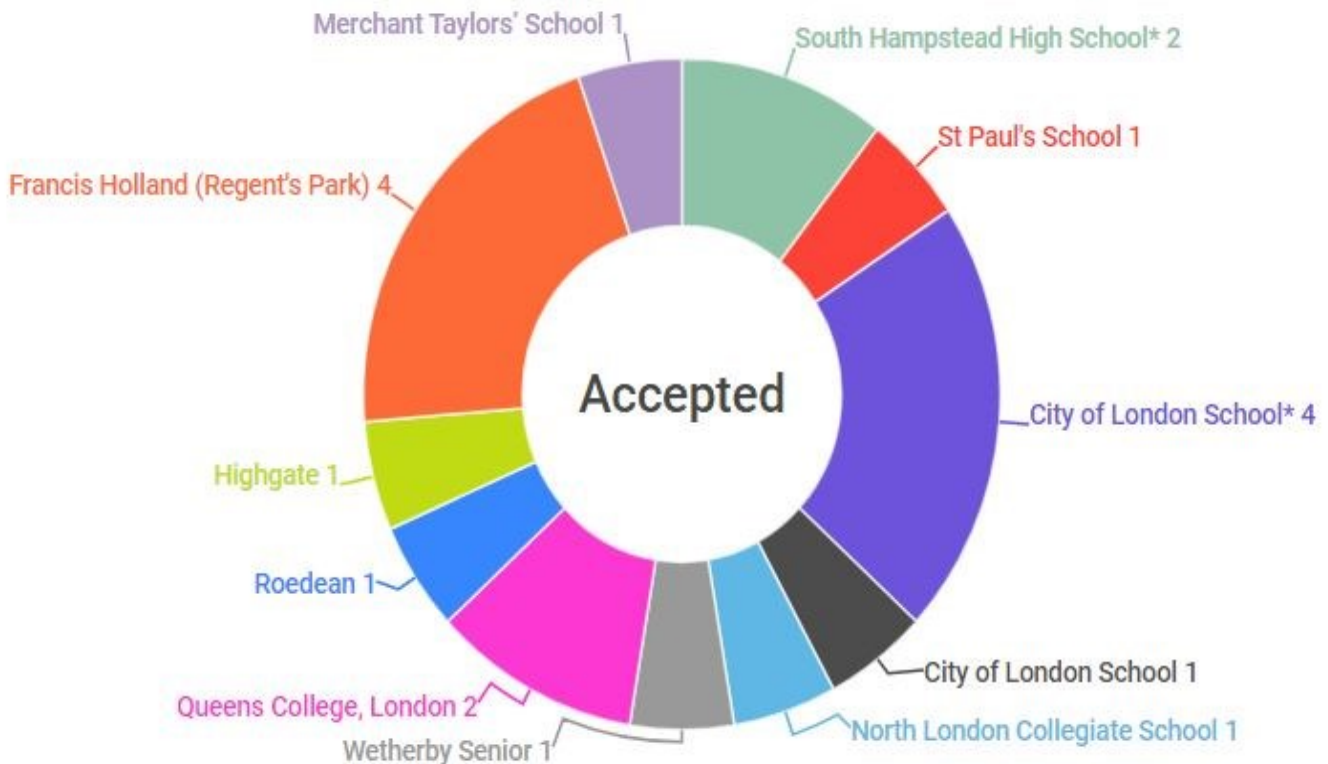

Performance Results

The Gower School 11+ results 2023-2024

11+ results 2023-2024

Name of School	Places Offered	Places Accepted
Aldenham Foundation	1	0
Belmont Mill Hill	10 (Including Humanities and Linguistic, and Academic Scholarships)	0
Channing	10 (including Academic Scholarships)	0
City of London School	5 (including Academic Prizes)	4
City of London School for Girls	2	1
Claremont Fan Court	2 (including Academic Scholarships)	0
Collège Français Bilingue de Londres	1	0
Forest School	7	0
Francis Holland (Regent's Park)	9 (including Academic Scholarships)	4
Francis Holland (Sloane Square)	2	0
Godolphin and Latymer	1	0
Haberdashers' Boys' School	1	0
Highgate	4	1
Maida Vale School	7 (including Academic Scholarship)	0
Merchant Taylors' School	1	1
Mount House	1	0
North Bridge House (Hampstead)	2	0
North Bridge House (Canonbury)	10 (including Drama Scholarship)	0
North London Collegiate School	1	1
Queen's College, London	11 (including Major Academic, Academic and Drama Scholarships)	2
Roedean	1	1
St Paul's School	1	1
St Mary Magdalene	3 (including Governor's Places)	0
Southbank International	1	0
South Hampstead High School	6 (including Academic Scholarship and Going for Gold Sports Prize)	2
University College School	4 (Including Music Scholarship)	0
Westminster Under School	1 (including Music Scholarship)	0
Wetherby Senior	3	1